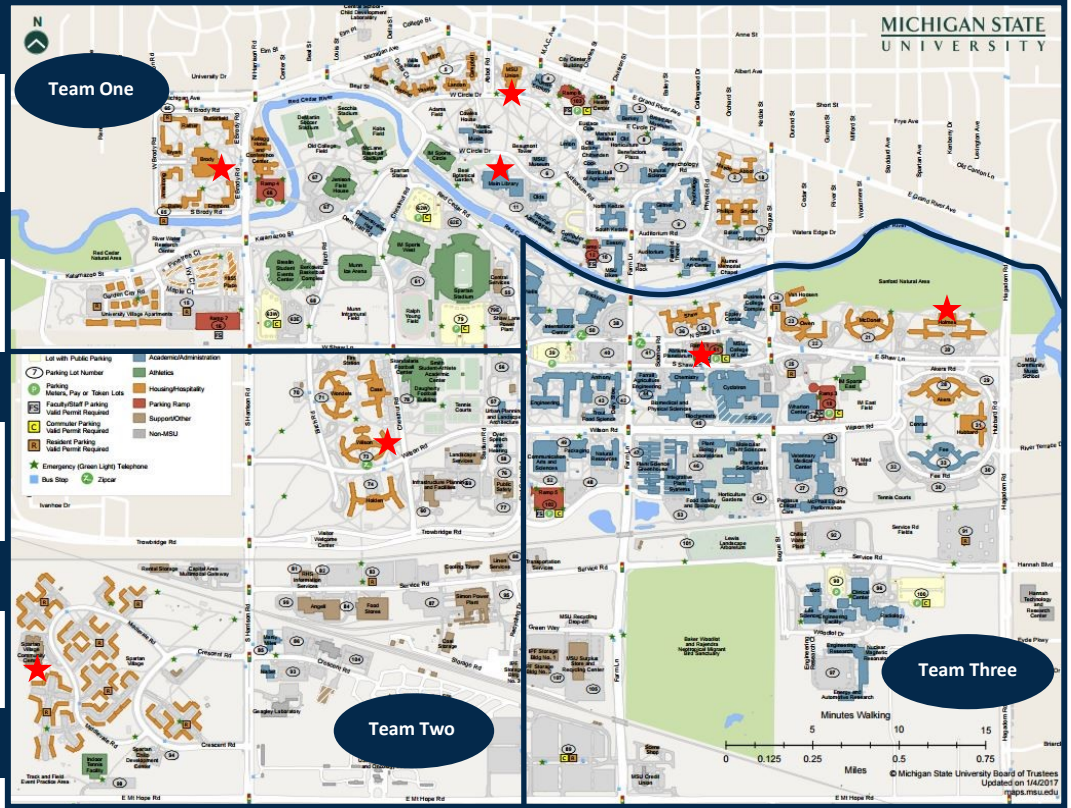

Michigan State University Police Department

Community Team Policing

Community Team Policing is a manner of policing that involves close interaction between specific teams of officers and the Michigan State University community. The campus is divided into three geographical areas containing two MSU neighborhoods in each with one team assigned to each area to focus on community outreach.

MSU Police Department

1120 Red Cedar Rd.
East Lansing, MI 48824
517-355-2221
Emergencies: 911

Community Team Policing Coordinators

Lieutenant Dan Munford 1120 Red Cedar Rd.
Lieutenant Steve Brandman East Lansing, MI 48824
517-355-2222

Faculty/Staff Team Leader

Officer Nick Spyke, Leader Main Library
Sergeant Dan Childs, Supervisor W120A Library
Officer Matt Scott SpykeN@police.msu.edu
Officer Luke Silver

University Farms Team Leader

Officer Matt Thorne, Leader Main Library
Officer Chuck Wasson W120A Library
ThorneMR@police.msu.edu

Family & Youth Outreach Team Leader

Officer Erin Held Spartan Village Neighborhood
169 Community Center
HeldE@police.msu.edu