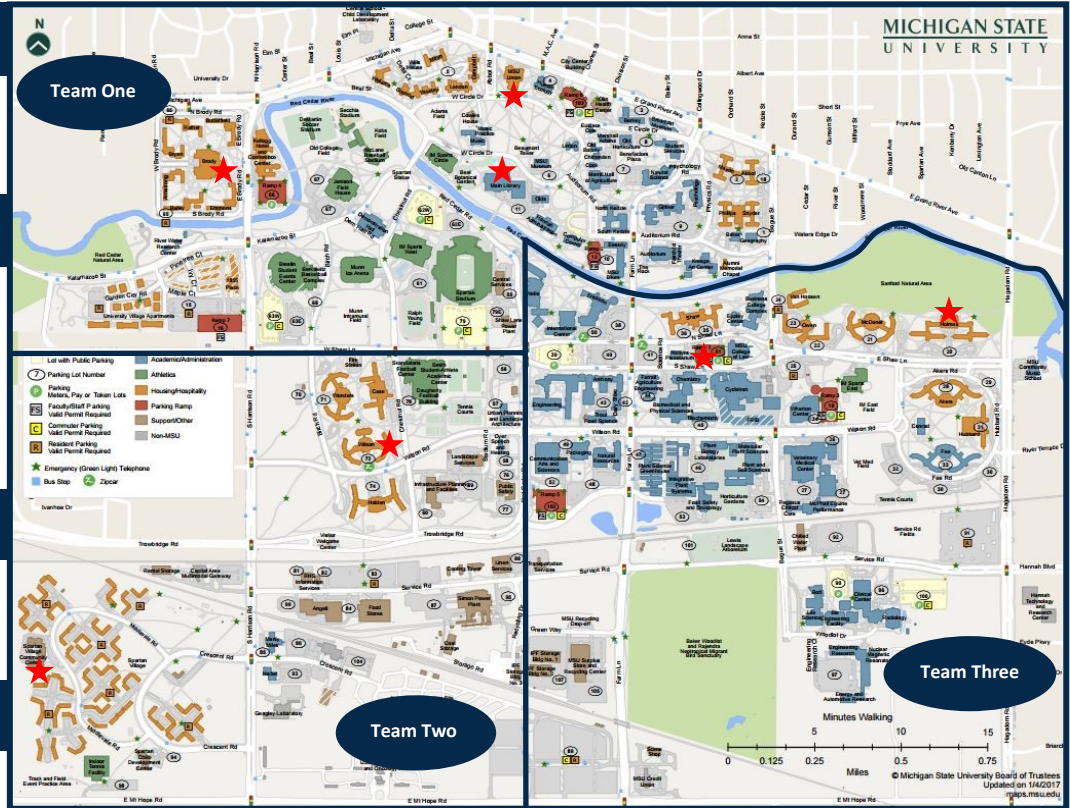

MICHIGAN STATE UNIVERSITY POLICE DEPARTMENT

COMMUNITY TEAM POLICING

Community Team Policing is a manner of policing that involves close interaction between specific teams of officers and the Michigan State University community. The campus is divided into three geographical areas containing two MSU neighborhoods in each with one team assigned to each area to focus on community outreach.

Faculty /Staff Team Leader

Officer Nick Spyke, Leader Main Library
Sergeant Dan Childs, Supervisor W120A Library
Officer Matt Scott 517-353-5448
Officer Luke Silver

Family & Youth Outreach Team Leader

Officer Erin Held Spartan Village Neighborhood
169 Community Center
517-884-1732

Team Three Leaders

Officer Ryan Panetta East Neighborhood
C115 Holmes Hall
517-884-6667

Officer Adam Atkinson River Trail Neighborhood
Shaw Ramp
517-432-1118

Team Three Members

Sergeant Mike Aguilera, Supervisor
Sergeant Shaun Porter, Supervisor
Officer Tracy Merony, Assistant Team Leader
Officer Martha Brushhaber
Officer Matt Dropping
Officer Paige Hartman
Officer Amy Jensen
Officer Ron Kalich
Officer Jessica Mitchell
Officer Zach Rangel
Officer Tim Rea
Officer Rick Samuel
Officer Chuck Wasson